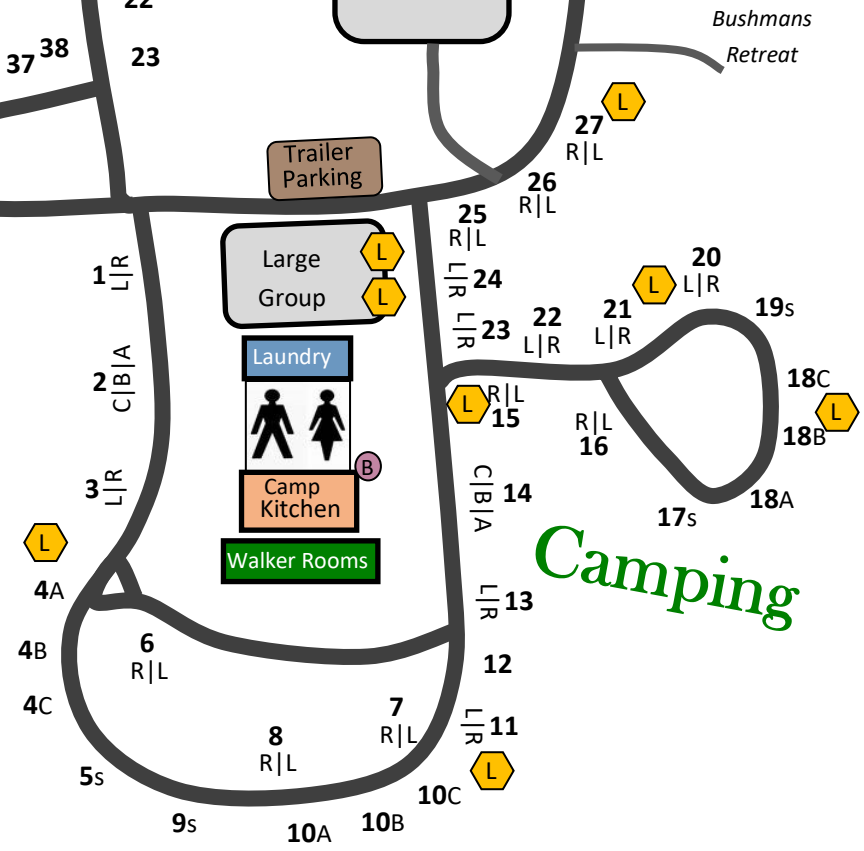

Camping

OFFICE
You are here

- Light Pole ,Power & Water
- BBQ's
- Private Residence Do Not Enter
- Park home Sites 12 & 2

Dwellingup Chalets
&
Caravan Park
'Be Our Guest'

95381157 | enquiries@dwellingupcaravanpark.com.au

To Dwellingup Town Centre

23 Del Park rd