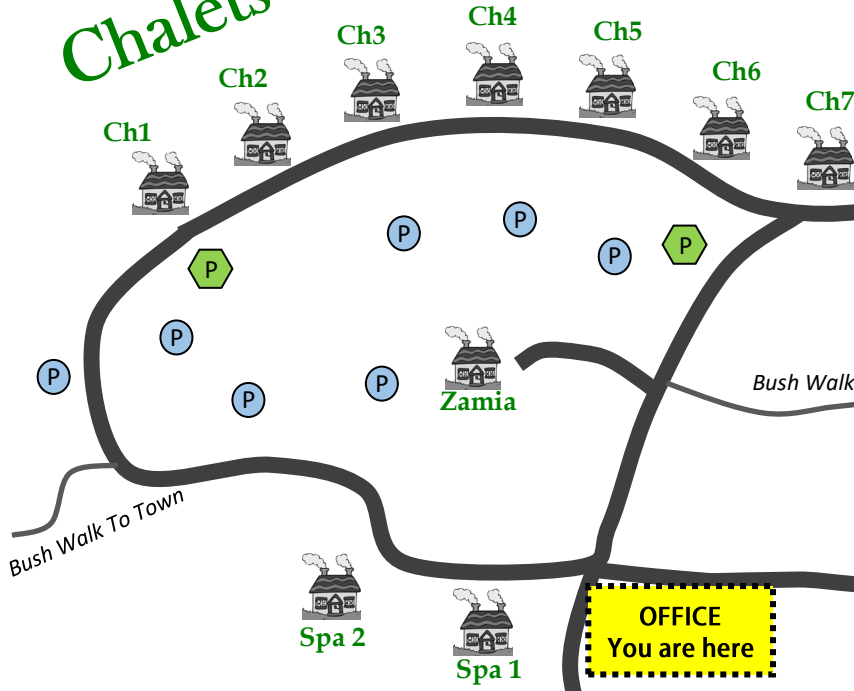

Chalets

Caravans

Camping

OFFICE
You are here

- Light Pole ,Power & Water
- BBQ's
- Private Residence Do Not Enter
- Park home Sites 12 & 2

Dwellingup Chalets
&
Caravan Park
'Be Our Guest'

95381157 | enquiries@dwellingupcaravanpark.com.au

To Dwellingup Town Centre

23 Del Park rd