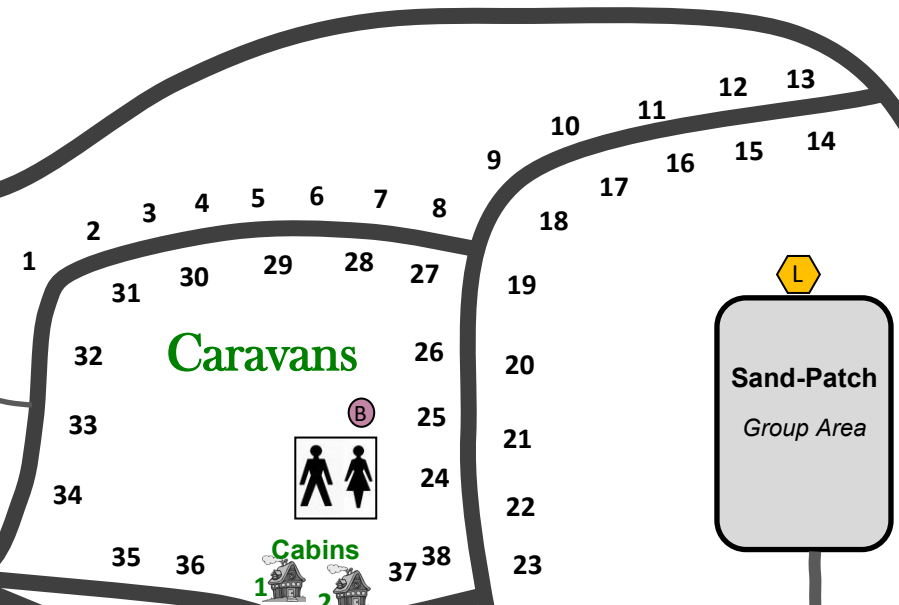

Chalets

Caravans

Camping

OFFICE
You are here

- Light Pole ,Power & Water
- BBQ's
- Private Residence Do Not Enter
- Park home Sites 12 & 2

Dwellingup Chalets
&
Caravan Park
'Be Our Guest'

95381157 | enquiries@dwellingupcaravanpark.com.au

To Dwellingup Town Centre

23 Del Park rd